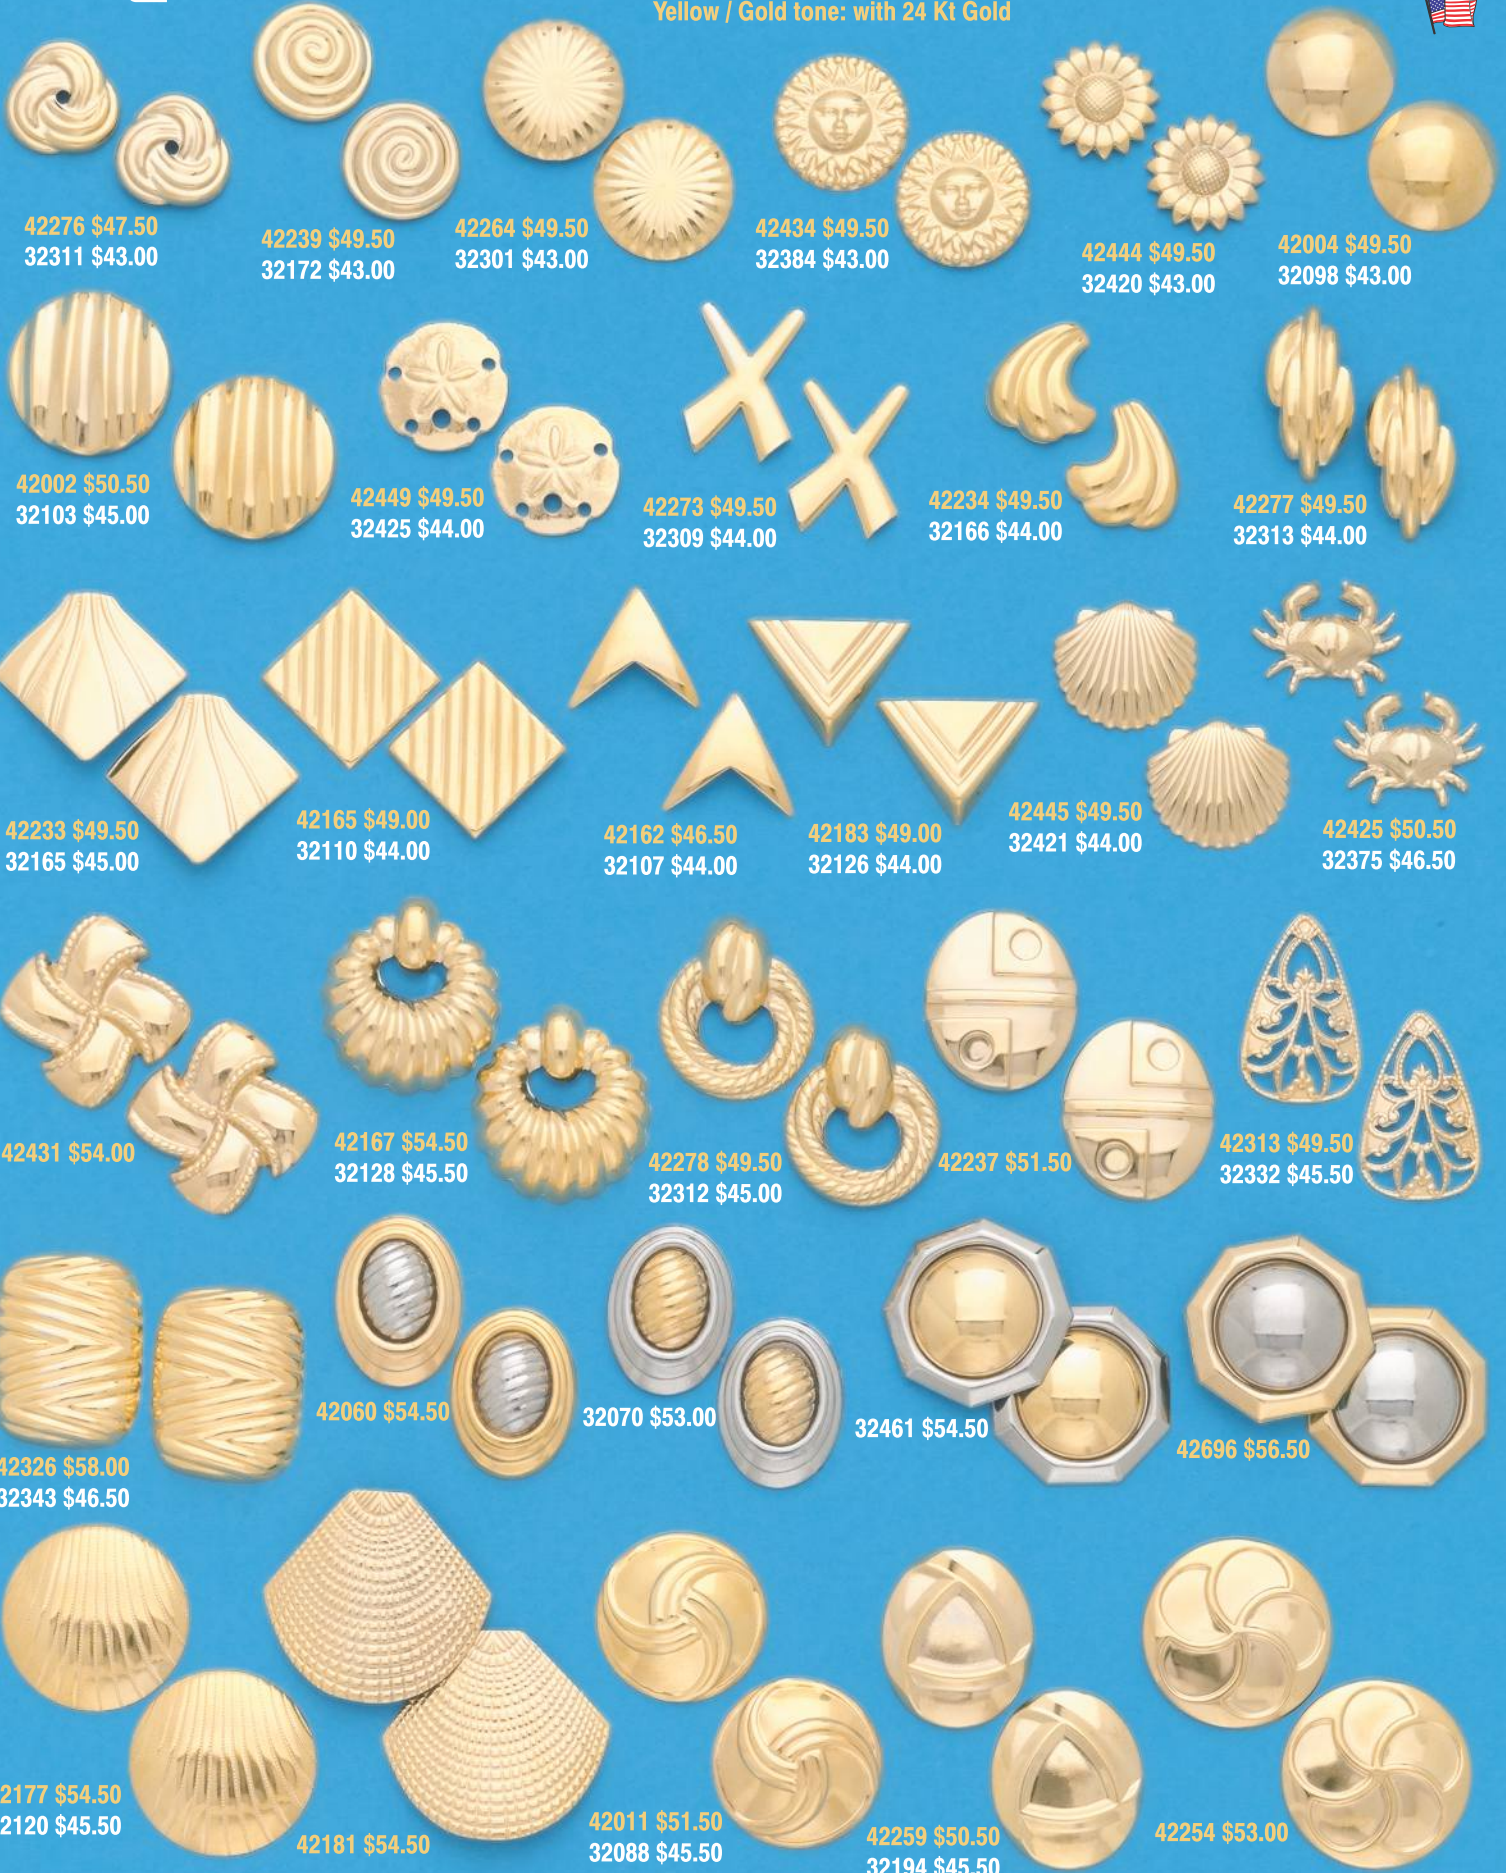

42276 $47.50
32311 $43.00

42239 $49.50
32172 $43.00

42264 $49.50
32301 $43.00

42434 $49.50
32384 $43.00

42444 $49.50
32420 $43.00

42004 $49.50
32098 $43.00

42002 $50.50
32103 $45.00

42449 $49.50
32425 $44.00

42273 $49.50
32309 $44.00

42234 $49.50
32166 $44.00

42277 $49.50
32313 $44.00

42233 $49.50
32165 $45.00

42165 $49.00
32110 $44.00

42162 $46.50
32107 $44.00

42183 $49.00
32126 $44.00

42445 $49.50
32421 $44.00

42425 $50.50
32375 $46.50

42431 $54.00

42167 $54.50
32128 $45.50

42278 $49.50
32312 $45.00

42237 $51.50

42313 $49.50
32332 $45.50

42326 $58.00
32343 $46.50

42060 $54.50

32070 $53.00

32461 $54.50

42696 $56.50

42177 $54.50
32120 $45.50

42181 $54.50

42011 $51.50
32088 $45.50

42259 $50.50
32194 $45.50

42254 $53.00